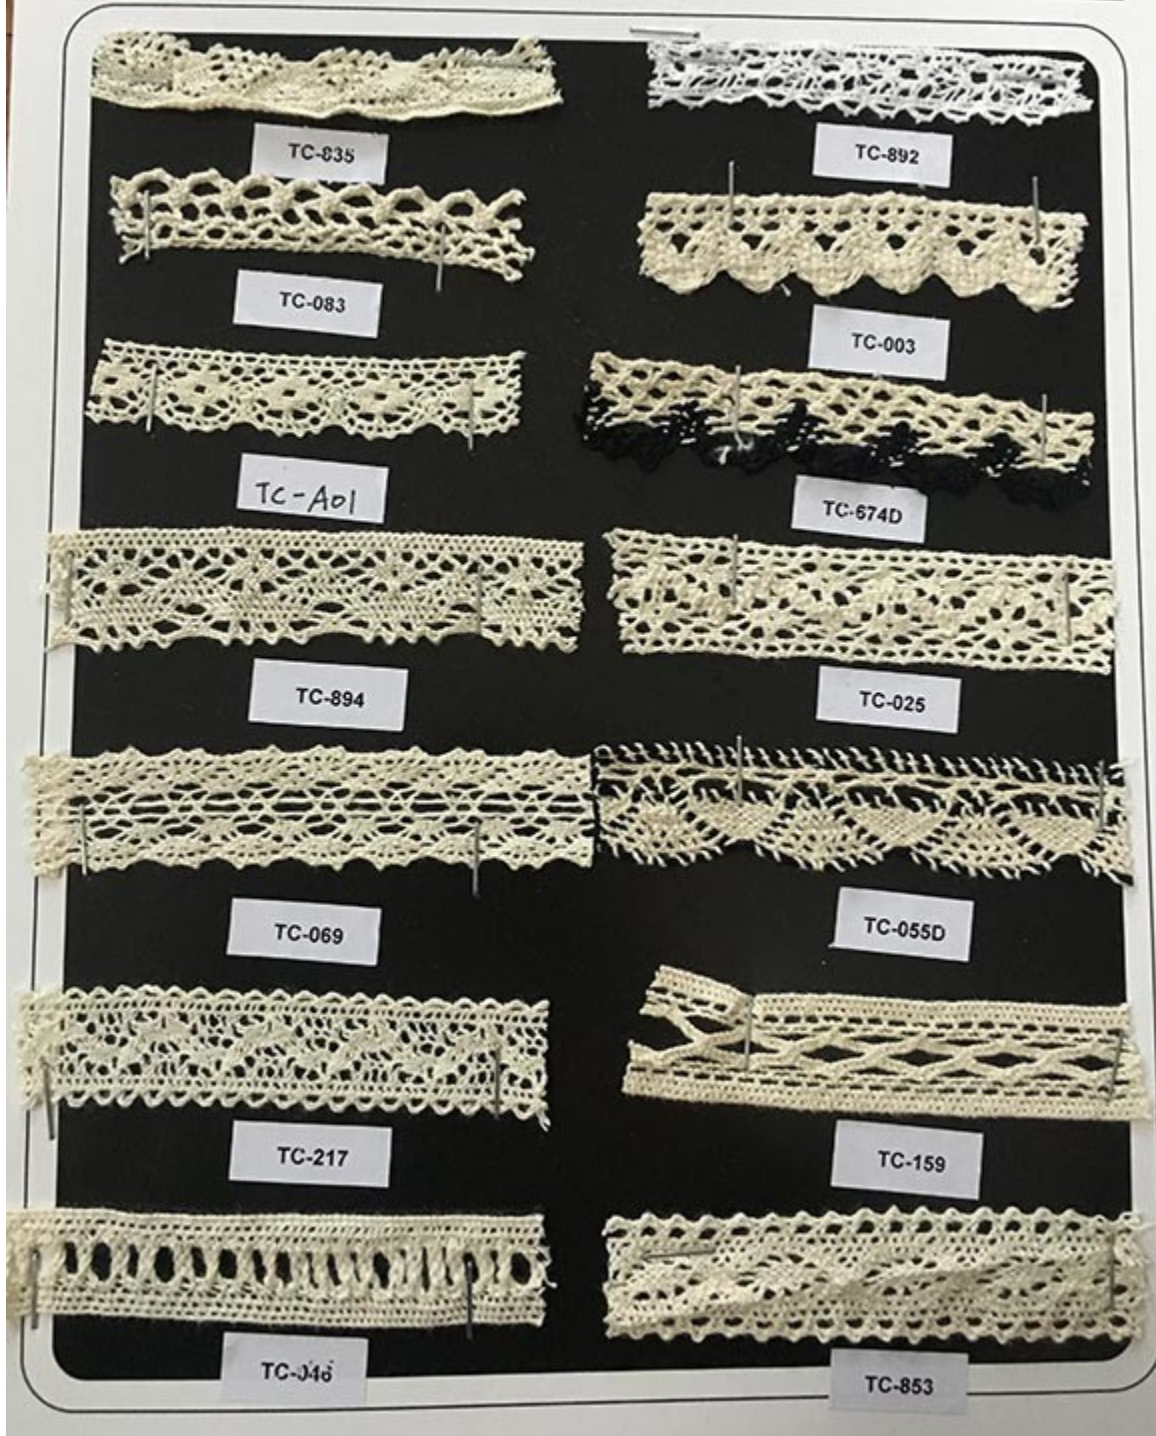

LB INDUSTRIAL CO., LTD

ADD: 1103 KAIYUE MANSION, 9 LANTIAN ROAD, NINGBO, CHINA
TEL: +86-13605740318 FAX: +86(574)87392344
Skype: kenlin0715 Whatapp: +86-13605740318
E-mail: kenlin@lb-ind.com